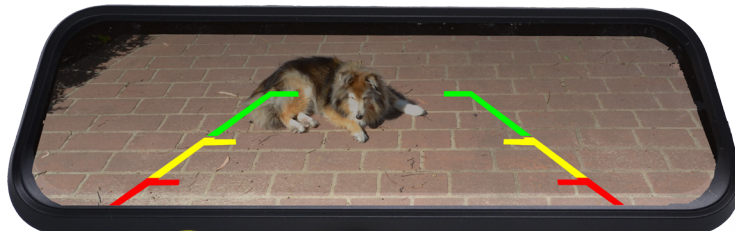

Safety Through Vision

SVS108DVR

8.5" Full screen mirror monitor Reverse Camera plus Vehicle Recorder with Dual function Camera

Normal image

When Reverse triggered

Dual image rear camera
**1 Camera 2 images

Specifications

Image Sensor	1/3" Sony CCD
Resolution	1920 x 1080P
Language	English, Russian, Japanese, Korean, German, Italian, French
Recording Function	2 camera record - built in camera and rear camera record function
Max Memory	128GB
Video Format	MP4
Frame Rate	30 Frames per Second
Memory	Supports SD Cards up to 128GB (Class 10 or higher)
Brightness	Auto Brightness
Audio	Integrated Microphone
Motion Sensor	Internal 3D "G" sensor
Power	12V V DC

Records forward and rear camera. Rear camera has dual image outputs...when in reverse camera automatically adjusts and uses parking lines. One camera...two images. Full 8.5" touch screen so there are no buttons and makes this look just like your mirror, great for vehicles with little rear vision.

Kit Includes

- 8.5" Mirror Monitor/Recorder
- Dual function Car Camera-Reverse camera
- Japanese type Mounting Bracket
- Built in Forward facing camera 1080P
- Complete Wiring harness