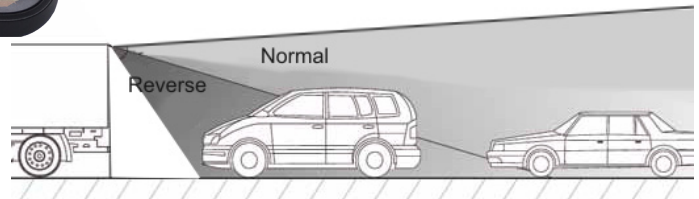

Safety Through Vision

SVS108DVR

8.5" Full screen mirror monitor Reverse Camera plus Vehicle Recorder with Dual function Camera

Normal image

When Reverse triggered

Dual image rear camera
**1 Camera 2 images

Specifications

Image Sensor	1/3" Sony CCD
Resolution	1920 x 1080P
Language	English, Russian, Japanese, Korean, German, Italian, French
Recording Function	2 camera record - built in camera and rear camera record function
Max Memory	128GB
Video Format	MP4
Frame Rate	30 Frames per Second
Memory	Supports SD Cards up to 128GB (Class 10 or higher)
Brightness	Auto Brightness
Audio	Integrated Microphone
Motion Sensor	Internal 3D "G" sensor
Power	12V V DC

Records forward and rear camera. Rear camera has dual image outputs...when in reverse camera automatically adjusts and uses parking lines. One camera...two images. Full 8.5" touch screen so there are no buttons and makes this look just like your mirror, great for vehicles with little rear vision.